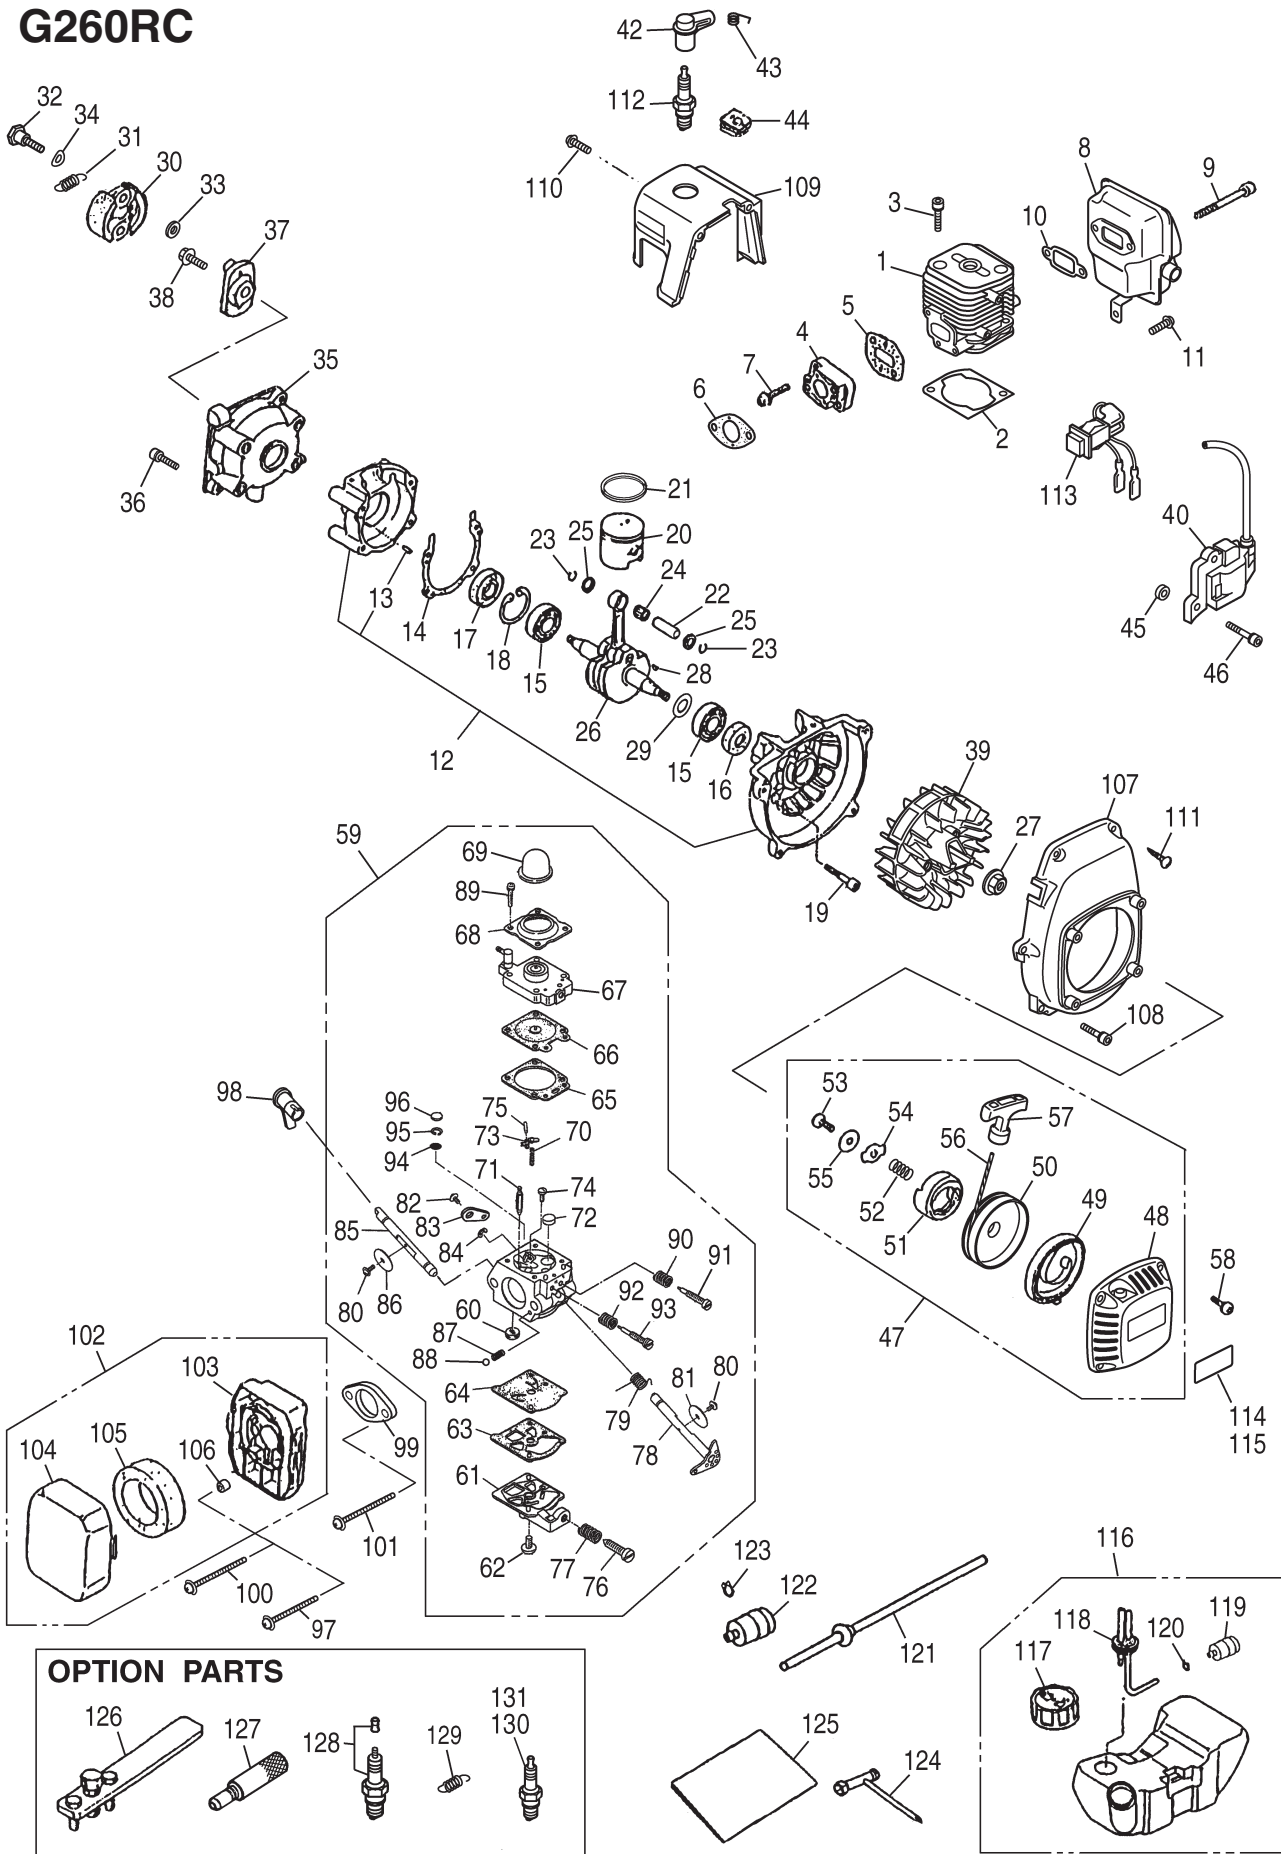

## 10. Parts list (G260RC)

Key#	Part Number	Description	Q'ty	Model Name & Cord				Remarks
				GR26101 G260RC	GR26102 G260RC1	GR26103 G260RC2	GR26104 G260RC3	
1	T2700-12110	CYLINDER	1	●	●	●	●	
2	848-ER0-97Z0	GASKET	1	●	●	●	●	
3	01252-30522	BOLT	2	●	●	●	●	M5x22L
4	1148-13162	INSULATOR	1	●	●	●	●	
5	T2075-13150	GASKET, INSU	1	●	●	●	●	
6	T2075-14120	GASKET, CARB	1	●	●	●	●	
7	3310-12281	SCREW	2	●	●	●	●	M5x20L
8	T2070-15110	MUFFLER	1	●	●	—	—	
9	01252-30550	BOLT	2	●	●	—	—	M5x50L
10	1140-13141	GASKET, MUFFLER	1	●	●	●	●	
11	1850-32160	SCREW	1	●	●	—	—	M4x12L
12	T2070-21102	CRANKCASE-C	1	●	●	●	●	
13	2629-21130	• PIN	3	●	●	●	●	
14	5500-21141	GASKET, CASE	1	●	●	●	●	
15	1155-21240	BEARING	2	●	●	●	●	
16	2169-21210	SEAL	1	●	●	●	●	
17	1850-21220	SEAL	1	●	●	●	●	
18	04065-02812	RING	1	●	●	●	●	
19	01252-30530	BOLT	4	●	●	●	●	M5x30L
20	T2088-41110	PISTON	1	●	●	●	●	
21	T2088-41210	RING	1	●	●	●	●	
22	1600-41310	PIN	1	●	●	●	●	
23	1260-41320	RING	2	●	●	●	●	
24	5500-41410	BEARING	1	●	●	●	●	
25	1101-41340	WASHER	2	●	●	●	●	
26	T2070-42001	CRANKSHAFT-C	1	●	●	●	●	
27	1650-43230	NUT	1	●	●	●	●	M8x1.0
28	1000-43240	KEY	1	●	●	●	●	
29	1140-43250	SIM	1	●	●	●	●	
30	1140-51111	SHOE	2	●	●	●	—	
31	T2070-51220	SPRING	1	●	●	●	—	(6000rpm IN)
32	1140-51250	SCREW	2	●	●	●	—	M6x22L
33	1140-51230	WASHER	2	●	●	●	—	
34	1140-51242	WASHER	2	●	●	●	—	
35	1140-21162	CASE, CLUTCH	1	●	●	●	—	
36	3350-15250	BOLT	4	●	●	●	—	M5x16L
37	1140-55310	PLATE	1	●	●	●	—	
38	0224-30614	BOLT	1	●	●	●	—	M6x14L
39	T2070-71110	ROTOR	1	●	●	●	●	
40	T2070-71200	COIL-A	1	●	●	●	●	
42	T2075-72210	CAP	1	●	●	●	●	
43	1400-72121	SPRING	1	●	●	●	●	
44	5500-72130	GROMMET	1	●	●	●	●	
45	1260-71261	SPACER	2	●	●	●	●	
46	3350-14150	BOLT	2	●	●	●	●	M4x20L
47	T2070-75101	RECOIL-A	1	●	●	●	●	
48	T2070-75110	• CASE	1	●	●	●	●	
49	5990-75120	• SPRING, SPIRAL	1	●	●	●	●	
50	5990-75131	• REEL	1	●	●	●	●	
51	5990-75141	• RATCHET	1	●	●	●	●	
52	5990-75151	• SPRING, BREAK	1	●	●	●	●	
53	5990-75270	• SCREW	1	●	●	●	●	
54	5990-75160	• RETAINER	1	●	●	●	●	
55	5990-75170	• WASHER	1	●	●	●	●	
56	1861-75180	• ROPE	1	●	●	●	●	
57	1490-75181	• KNOB	1	●	●	●	●	
58	0263-90416	SCREW	4	●	●	●	●	M4x16L
59	T2070-81002	CARBURETOR-A	1	●	●	●	●	WT-603B
60	3306-81380	• SCREEN	1	●	●	●	●	
61	3080-81120	• COVER	1	●	●	●	●	
62	3310-81130	• SCREW	1	●	●	●	●	
63	3304-81140	• GASKET	1	●	●	●	●	
64	1172-81150	• DIAPHRAGM	1	●	●	●	●	
65	1751-81470	• GASKET	1	●	●	●	●	
66	3310-81260	• DIAPHRAGM	1	●	●	●	●	