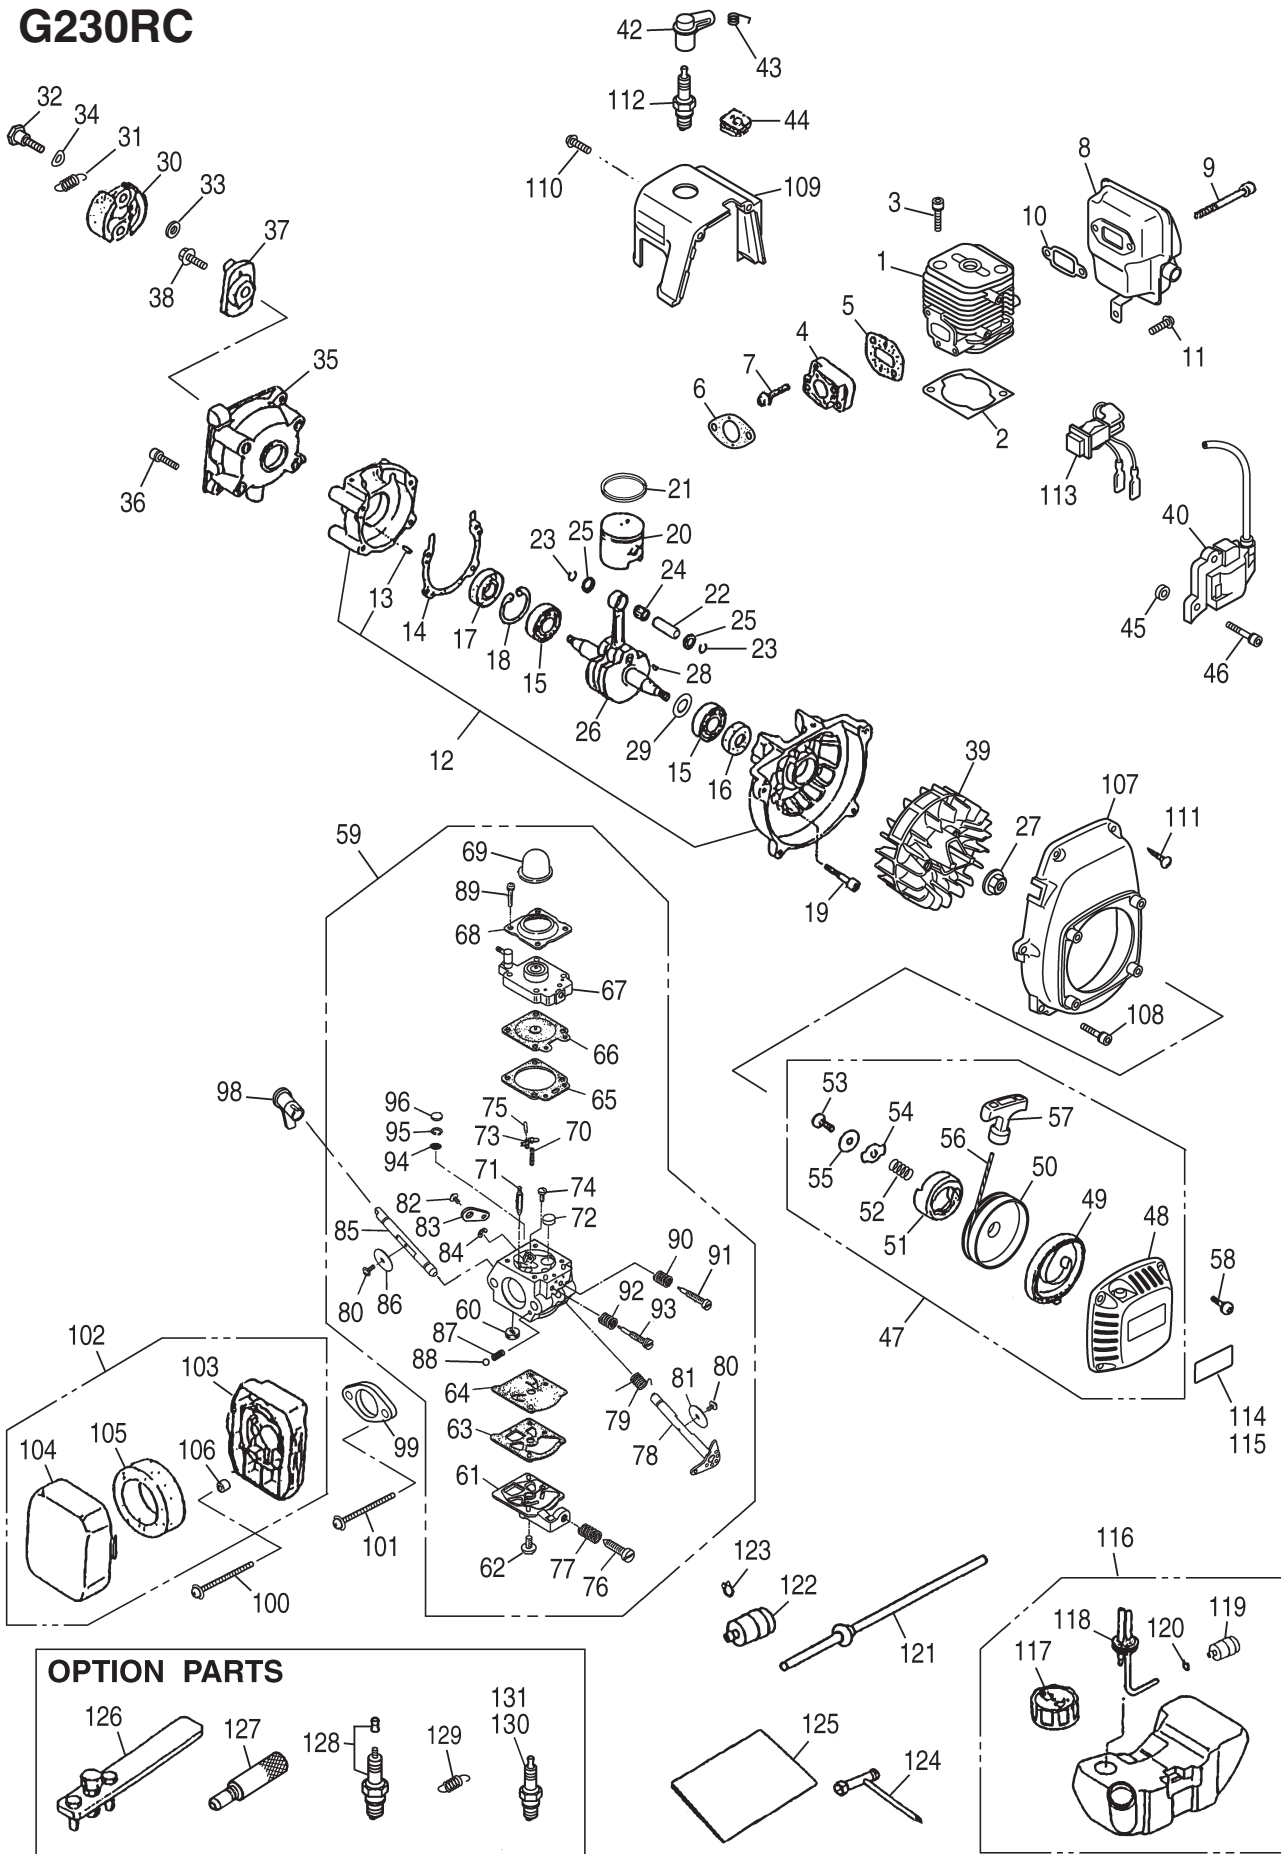

10. Parts list (G230RC)

G230RC

10. Parts list (G230RC)

Key#	Part Number	Description	Q'ty	Model Name & Cord				Remarks
				GR23101 G230RC	GR23102 G230RC1	GR23103 G230RC2	GR23104 G230RC3	
1	T2070-12111	CYLINDER	1	●	●	●	●	
2	848-ER0-97Z0	GASKET	1	●	●	●	●	
3	01252-30522	BOLT	2	●	●	●	●	M5x22L
4	1148-13162	INSULATOR	1	●	●	●	●	
5	T2075-13150	GASKET, INSU	1	●	●	●	●	
6	T2075-14120	GASKET, CARB	1	●	●	●	●	
7	3310-12281	SCREW	2	●	●	●	●	M5x20L
8	T2070-15110	MUFFLER	1	●	●	—	—	
9	01252-30550	BOLT	2	●	●	—	—	M5x50L
10	1140-13141	GASKET, MUFFLER	1	●	●	●	●	
11	1850-32160	SCREW	1	●	●	—	—	M4x12L
12	T2070-21102	CRANKCASE-C	1	●	●	●	●	
13	2629-21130	• PIN	3	●	●	●	●	
14	5500-21141	GASKET, CASE	1	●	●	●	●	
15	1155-21240	BEARING	2	●	●	●	●	
16	2169-21210	SEAL	1	●	●	●	●	
17	1850-21220	SEAL	1	●	●	●	●	
18	04065-02812	RING	1	●	●	●	●	
19	01252-30530	BOLT	4	●	●	●	●	M5x30L
20	T2071-41110	PISTON	1	●	●	●	●	
21	T2071-41210	RING	1	●	●	●	●	
22	1101-41310	PIN	1	●	●	●	●	
23	1260-41320	RING	2	●	●	●	●	
24	5500-41410	BEARING	1	●	●	●	●	
25	1101-41340	WASHER	2	●	●	●	●	
26	T2070-42001	CRANKSHAFT-C	1	●	●	●	●	
27	1650-43230	NUT	1	●	●	●	●	M8x1.0
28	1000-43240	KEY	1	●	●	●	●	
29	1140-43250	SIM	1	●	●	●	●	
30	1140-51111	SHOE	2	●	●	●	—	
31	T2070-51220	SPRING	1	●	●	●	—	(6000rpm IN)
32	1140-51250	SCREW	2	●	●	●	—	M6x22L
33	1140-51230	WASHER	2	●	●	●	—	
34	1140-51242	WASHER	2	●	●	●	—	
35	1140-21162	CASE, CLUTCH	1	●	●	●	—	
36	3350-15250	BOLT	4	●	●	●	—	M5x16L
37	1140-55310	PLATE	1	●	●	●	—	
38	0224-30614	BOLT	1	●	●	●	—	M6x14L
39	T2070-71110	ROTOR	1	●	●	●	●	
40	T2070-71200	COIL-A	1	●	●	●	●	
42	T2075-72210	CAP	1	●	●	●	●	
43	1400-72121	SPRING	1	●	●	●	●	
44	5500-72130	GROMMET	1	●	●	●	●	
45	1260-71261	SPACER	2	●	●	●	●	
46	3350-14150	BOLT	2	●	●	●	●	M4x20L
47	T2070-75101	RECOIL-A	1	●	●	●	●	
48	T2070-75110	• CASE	1	●	●	●	●	
49	5990-75120	• SPRING, SPIRAL	1	●	●	●	●	
50	5990-75131	• REEL	1	●	●	●	●	
51	5990-75141	• RATCHET	1	●	●	●	●	
52	5990-75151	• SPRING, BREAK	1	●	●	●	●	
53	5990-75270	• SCREW	1	●	●	●	●	
54	5990-75160	• RETAINER	1	●	●	●	●	
55	5990-75170	• WASHER	1	●	●	●	●	
56	1861-75180	• ROPE	1	●	●	●	●	
57	1490-75181	• KNOB	1	●	●	●	●	
58	0263-90416	SCREW	4	●	●	●	●	M4x16L
59	T2070-81002	CARBURETOR-A	1	●	●	●	●	WT-603B
60	3306-81380	• SCREEN	1	●	●	●	●	
61	3080-81120	• COVER	1	●	●	●	●	
62	3310-81130	• SCREW	1	●	●	●	●	
63	3304-81140	• GASKET	1	●	●	●	●	
64	1172-81150	• DIAPHRAGM	1	●	●	●	●	
65	1751-81470	• GASKET	1	●	●	●	●	
66	3310-81260	• DIAPHRAGM	1	●	●	●	●	